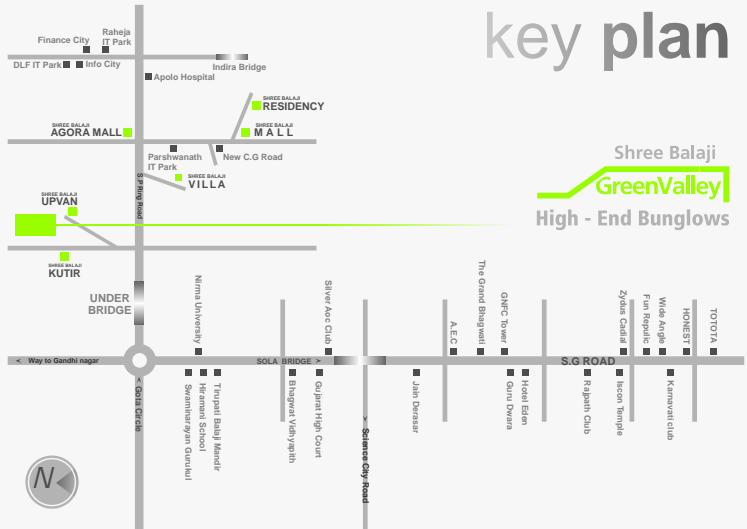

key plan

Shree Balaji
Green Valley
High - End Bungalows

SHREE BALAJI
GROUP

Shree Balaji Mall, 4th Floor, Nr. D Mart,
Visat - Gandhinagar Highway,
Motera, Ahmedabad

M: 92278 88252, 92278 88257

Email: shreebalaji.manav@gmail.com
shreebalajiconstruction@yahoo.in
Web: www.shreebalajiconstruction.com

- ISO 9001 : 2008
- ISO 14001 : 2004
- OHSAS 18001 : 2007 Certified Company